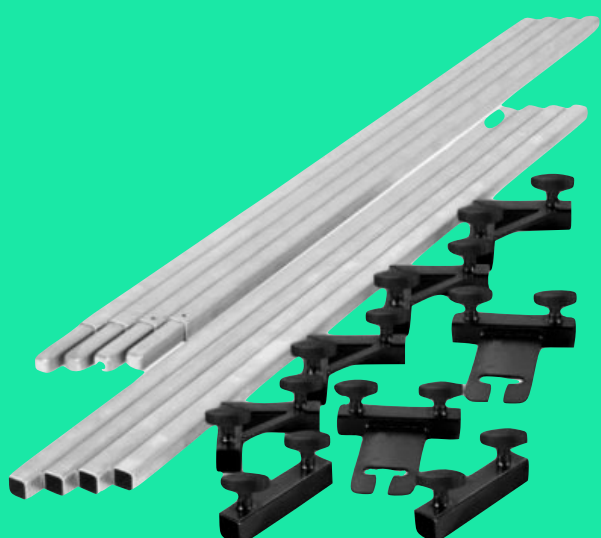

STANDS

40" C+ STANDS	£	13
20" C+ STANDS	£	12
DOUBLE RISER COMBO STANDS	£	14
LOW BOY DOUBLE RISER	£	16
SLIDER STAND	£	16
BABY BOOM	£	16

BABY HARDWARE

CARTELLINI 2" END JAW	£	2
CARTELLINI 3" CENTRE JAW	£	2
CARTELLINI 10" EXTENSION	£	2
K CLAMPS	£	2
MAGIC ARM 10.5"	£	5
BABY PLATE	£	1
POLY FORK	£	2
SCISSOR CLAMPS	£	1

JUNIOR HARDWARE

BIG BEN CLAMPS	£	4
4.5" JUMBO GRIP HEADS	£	3
45° JUNIOR ADAPTER	£	15

DISTRO

13A CABLE REEL [10M]	£	3
13A CABLE REEL [25M]	£	5
32A EXTENSION CABLE [10M]	£	4
32A EXTENSION CABLE [25M]	£	8
16A / 32A JUMPER	£	5
13A / 32A JUMPER	£	5
13A / 16A JUMPER	£	3

MISC. GRIP

7KG SAND BAG	£	2
2.5KG BOA SAND BAG	£	3
PIPE JOINER	£	2
FULL APPLE BOX	£	5
AUTO POLE 20-53"	£	10
COMBO WHEELS	£	6
20KG SAFETY CHAINS	£	1
EUROLITE NH-110 HAZER	£	50

BREAK DOWN FRAMES

8X8' BREAK DOWN FRAME	£	40
12X12' BREAK DOWN FRAME	£	50

BLADE FRAMES

2X2' BLADE FRAME	£	8
2X3' BLADE FRAME	£	9
40X40" BLADE FRAME	£	12

POLYBOARDS

2X3' POLY BOARD	£	5
40X40" POLY BOARD	£	8
4X4' POLY BOARD	£	8

18X24" FLAGS

18X24" FLAG SET	£	36
18X24" BLACKOUT SOLID	£	5
18X24" ARTIFICIAL WHITE SILK	£	5
18X24" SINGLE NET	£	5
18X24" DOUBLE NET	£	5
18X24" FLOPPY SOLID	£	7
18X24" WOOD CUCOLORIS	£	9